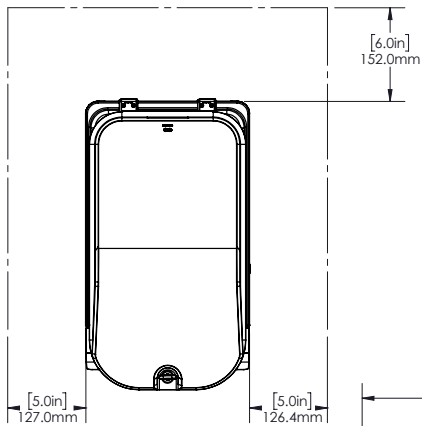

Construction

- Pre-mix dispenser with stainless steel base and clear plastic bowls.
- Compact size of 27 cm wide saves valuable counter space.
- Fewer removable parts to simplify cleaning and reduce maintenance.
- Temperature range from 1.7 - 5° C.
- The air intakes from the bottom and exhaust to back.
- Locking lid for added safety against tampering.
- Refrigerant type: R290.

APPROVAL: _____

Front

Side

Top

Simplicity Bubblers
Chilled Beverage Dispensers 1x18 L, agitator model with locking lid

The company reserves the right to make modifications to the products without prior notice. All information correct at time of printing.

Electric

Supply voltage:	220-240 V/1N ph/50/60 Hz
Electrical power max:	0.4 kW

Key Information:

Net weight:	20 kg
Shipping weight:	24 kg
Shipping height:	528 mm
Shipping width:	381 mm
Shipping depth:	480 mm