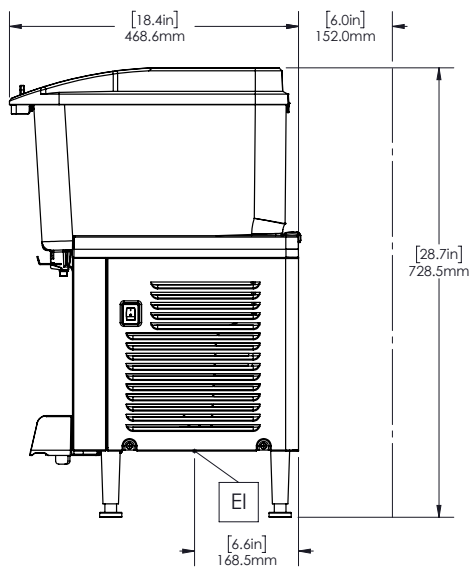

Front

Side

Top

Simplicity Bubblers
Chilled Beverage Dispensers 1x18 L, agitator model with locking lid

The company reserves the right to make modifications to the products without prior notice. All information correct at time of printing.