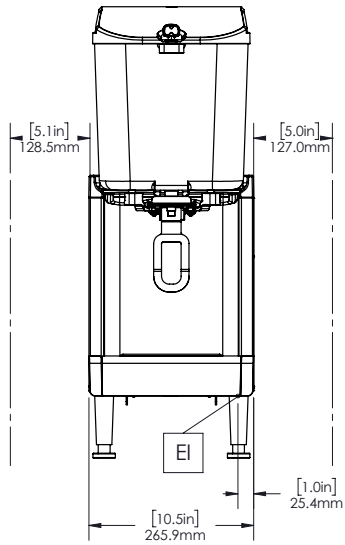

Front

Simplicity Bubblers
Chilled Beverage Dispensers 1x18 L, agitator model with locking lid

The company reserves the right to make modifications to the products without prior notice. All information correct at time of printing.